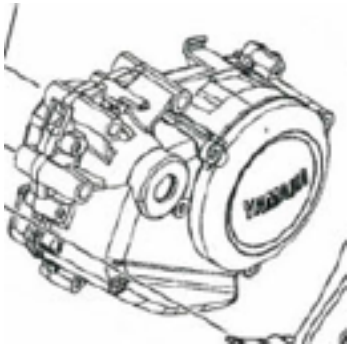

Electric/PAS. Power unit			Model				
Ref.	Item no.	Description	1.1	2.2	3.3	4.4	5.5
			Kit →		X89G	X89F	X89E
...	X89-17061-50	Drive unit assy			1	1	1
...	X89-17061-60	Drive unit assy		1			
...	X89-17061-70	Drive unit assy	1