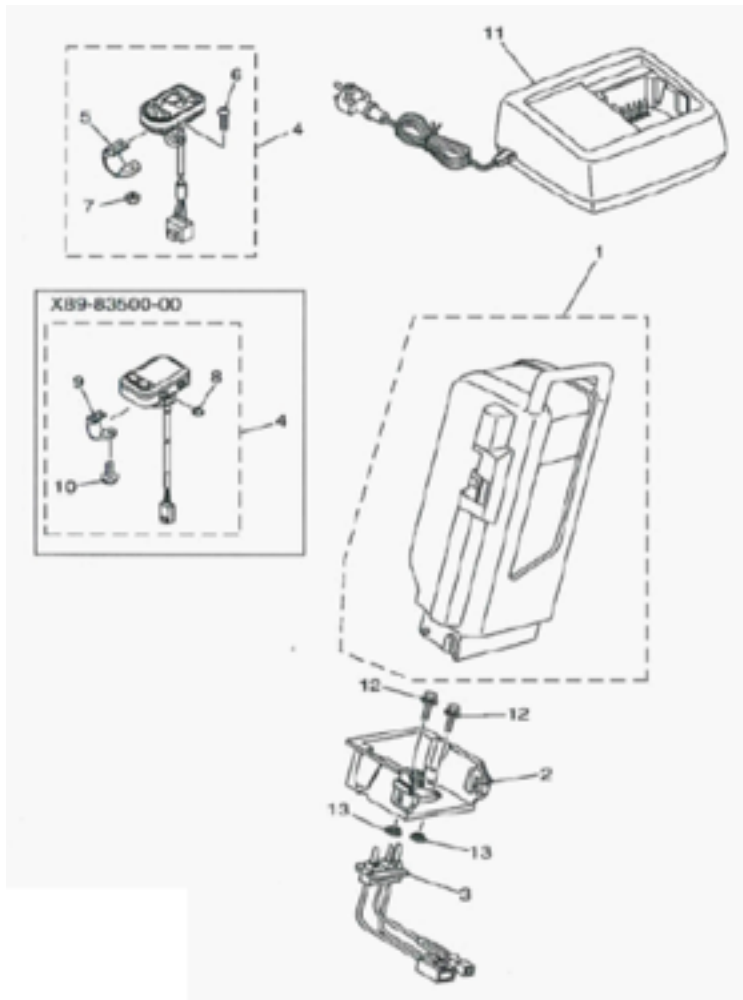

Electric/PAS. Steering handle and cable			Model				
Ref.	Item no.	Description	1.1	2.2	3.3	4.4	5.5
		Kit →	X89G	X89F	X89E	X89E	X89E
1	X89-8212A-00	Battery box assy	1	1	1	1	1
2	X89-82154-10	Case	1	1	1	1	1
3	X74-87234-00	Plug, D.C. receptable	1	1	1	1	1
4	X89-83500-00	Meter assy	1	1	1	1	1
11	X89-82107-00	Charger, battery	1	1	1	1	1
13	X12-86129-00	Collar	1	1	1	1	1