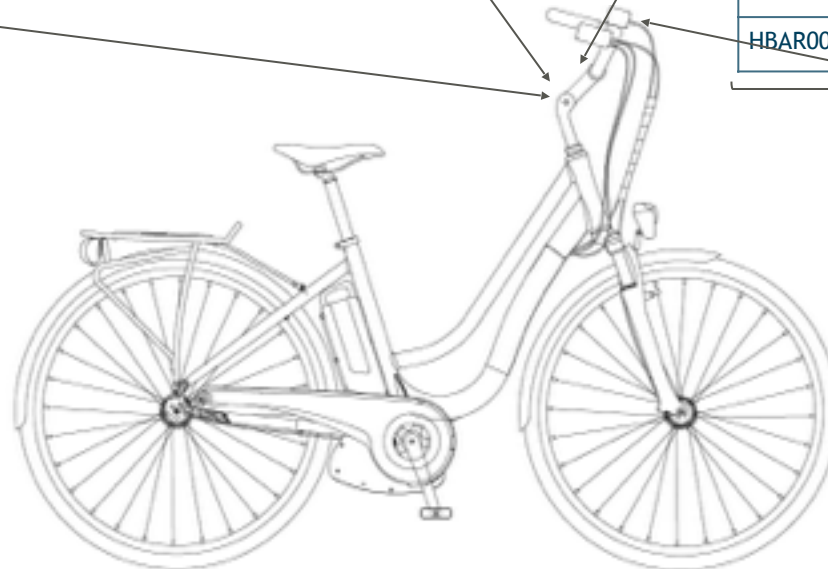

Finding the right part for Axion

TOP/1. Head set, head set cap, grip, handle bar

Head set cap		Model				
<i>Item no.</i>		1.1	2.2	3.3	4.4	5.5
CAPS0008C8	+					

Grip		Bike color		Model				
<i>Item no.</i>				1.1	2.2	3.3	4.4	5.5
GRIP0076A1				+				
GRIP0076B1					+			
GRIP0076B2						+		
GRIP0076C1	+						+	
GRIP0076D1		+					+	
GRIP0076D1	+	+						+

Head set		Model				
<i>Item no.</i>		1.1	2.2	3.3	4.4	5.5
HEAD0045	+					
HEAD0047A		+	+			
HEAD0041A				+	+	

Handle bar		Model				
<i>Item no.</i>		1.1	2.2	3.3	4.4	5.5
HBAR0053B2	+					
HBAR0015H			+			
HBAR0048A1				+	+	+