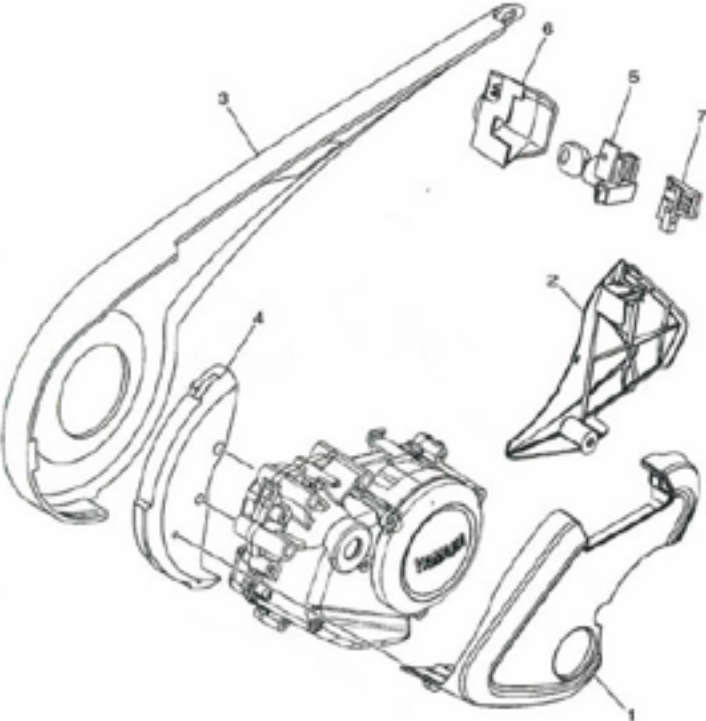

Electric/PAS. Side cover			Model				
Ref.	Item no.	Description	1.1	2.2	3.3	4.4	5.5
		Kit →	X89G	X89F	X89E	X89E	X89E
1	<i>(Original MBK)</i>	<i>Cover, side 1 (see link)</i>					
2	X73-12256-00	Cover, chain	1	1	1	1	1
3	X89-22311-00	Case, chain	1	1	1	1	1
4	X73-22321-00	Stay, chain case 1	1	1	1	1	1
5	X89-21780-00	Lock assy	1	1	1	1	1
6	X89-2848Y-10	Cover, lock	1	1	1	1	1
7	X89-21399-00	Cap	1	1	1	1	1