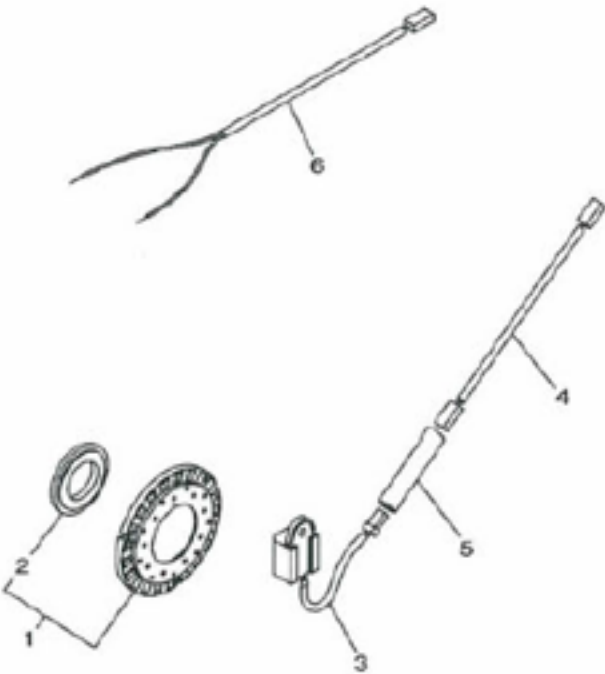

Electric/PAS. Steering handle and cable			Model					
Ref.	Item no.	Description	1.1	2.2	3.3	4.4	5.5	
			Kit →	X89G	X89F	X89E	X89E	X89E
1	X88-81455-02	Magnet comp.	1	1	1	1	1	
3	X88-81670-A0	Pick-up assy	1	1	1	1	1	
4	X70-86177-E0	Wire, lead 7	1	1	1	1	1	
5	X57-2635F-00	Tube, wire	1	1	1	1	1	
6	X89-86178-00	Wire, lead 8	1	1	1	1	1